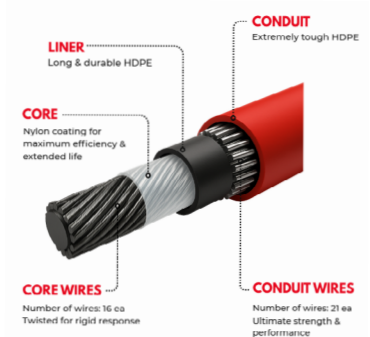

RECMAR[®]

HIGH QUALITY MARINE PARTS

2026 - NEW PRODUCT LINE

CONTROL CABLES

3300C SS

ADAPTER KITS

JOHNSON/EVINRUDE

MERCURY/MERCUISER & GEN II

RECMAR®

CABLES DE CONTROL 3300C SS • ENGINE CONTROL CABLES 3300C SS

REF		REF	
RECPT3300C05	5'	RECPT3300C25	25'
RECPT3300C06	6'	RECPT3300C26	26'
RECPT3300C07	7'	RECPT3300C27	27'
RECPT3300C08	8'	RECPT3300C28	28'
RECPT3300C09	9'	RECPT3300C29	29'
RECPT3300C10	10'	RECPT3300C30	30'
RECPT3300C11	11'	RECPT3300C31	31'
RECPT3300C12	12'	RECPT3300C32	32'
RECPT3300C13	13'	RECPT3300C33	33'
RECPT3300C14	14'	RECPT3300C34	34'
RECPT3300C15	15'	RECPT3300C35	35'
RECPT3300C16	16'	RECPT3300C36	36'
RECPT3300C17	17'	RECPT3300C38	38'
RECPT3300C18	18'	RECPT3300C40	40'
RECPT3300C19	19'	RECPT3300C42	42'
RECPT3300C20	20'	RECPT3300C44	44'
RECPT3300C21	21'	RECPT3300C46	46'
RECPT3300C22	22'	RECPT3300C48	48'
RECPT3300C23	23'	RECPT3300C50	50'
RECPT3300C24	24'		